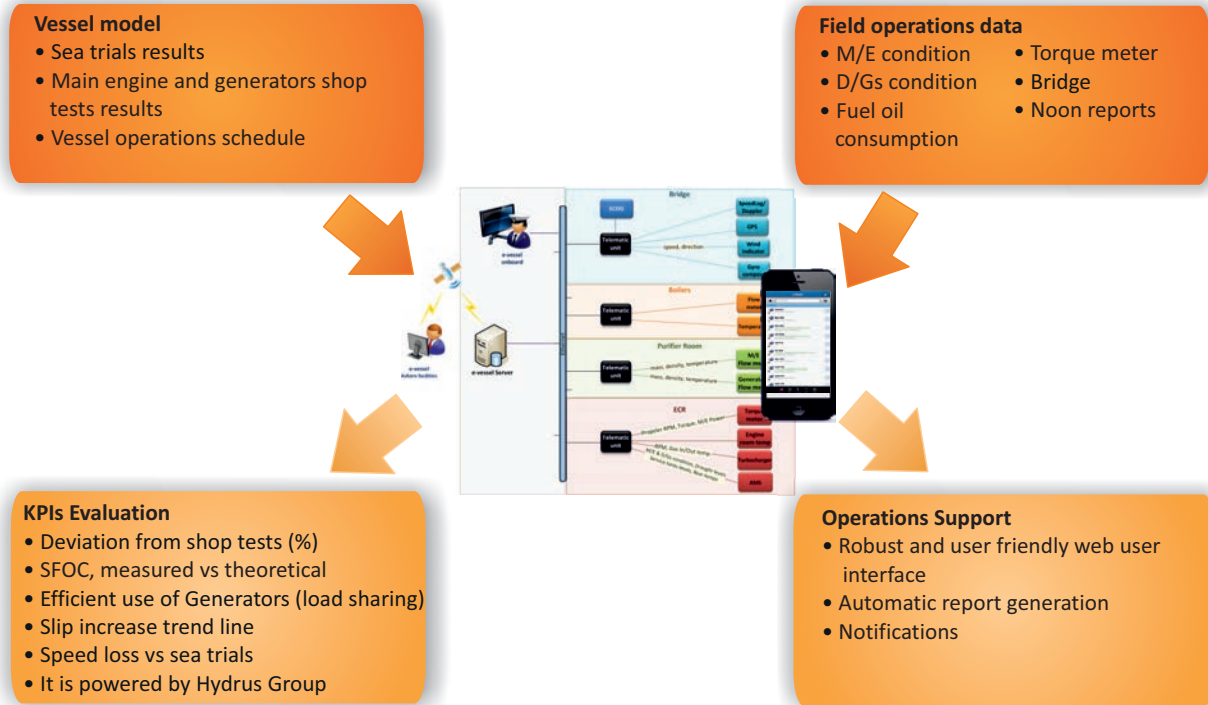

Robust automated and continuous data assessment

- ▣ Sealed data acquisition system monitors vessel activity and fuel consumption
- ▣ Sensors data integrity, validation & overall consistency checks
- ▣ Use of existing satellite data connection to automatically and efficiently send measurements to the cloud or ashore